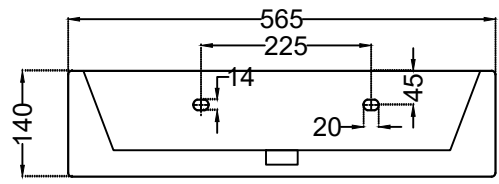

TOP VIEW

BOTTOM VIEW

BACK VIEW

 <p>Jaquar Group Global Headquarters Plot No. 3, Sector- M-11, IMT Manesar Gurgaon, NCR - 122050, India E-mail : Sales: support@jaquar.com Customer Service : service@jaquar.com</p>	ITEM CODE	KUS-WHT-35935
	ITEM TYPE	TABLE TOP BASIN
	ITEM SIZE	565x425x140 mm
ALL DIMENSIONS ARE IN MM. (TOLERANCE ± 5 MM)		