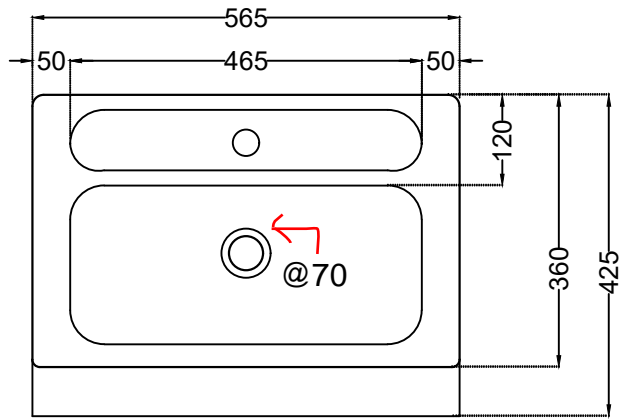

TOP VIEW

BOTTOM VIEW

BACK VIEW

 <p>Jaquar Group Global Headquarters Plot No. 3, Sector- M-11, IMT Manesar Gurgaon, NCR - 122050, India E-mail : Sales: support@jaquar.com Customer Service : service@jaquar.com</p>	ITEM CODE	KUS-WHT-35935
	ITEM TYPE	TABLE TOP BASIN
	ITEM SIZE	565x425x140 mm
ALL DIMENSIONS ARE IN MM. (TOLERANCE ± 5 MM)		