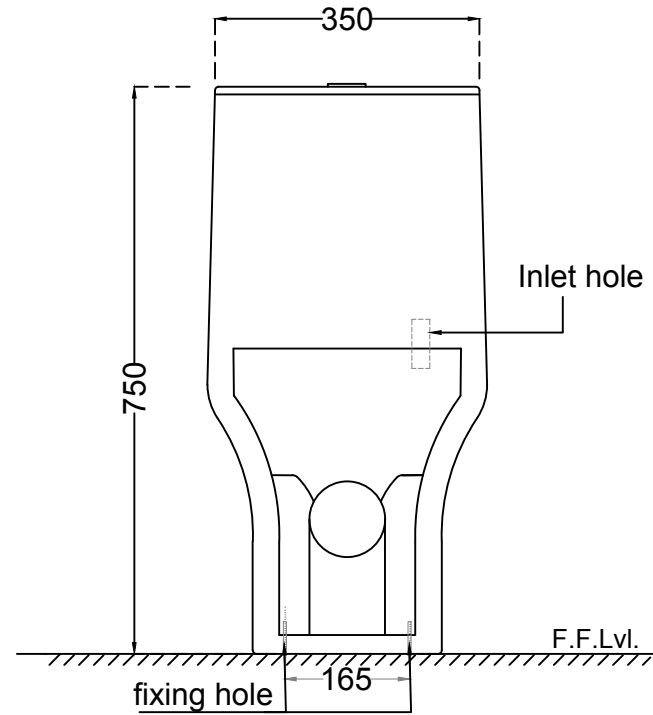

Inlet hole

TOP VIEW

fixing hole

SIDE VIEW

Inlet hole

F.F.Lvl.

fixing hole

BACK VIEW

Jaquar Group
 Global Headquarters
 Plot No. 3, Sector- M-11, IMT Manesar
 Gurgaon, NCR - 122050, India
 E-mail : Sales: support@jaquar.com
 Customer Service : service@jaquar.com

ITEM CODE	CNS-WHT-853S300SPPSM
ITEM TYPE	Single piece-WC (S trap 300 mm)
ITEM SIZE	370x690x750 mm
ALL DIMENSIONS ARE IN MM. (TOLERANCE ± 5 MM)	