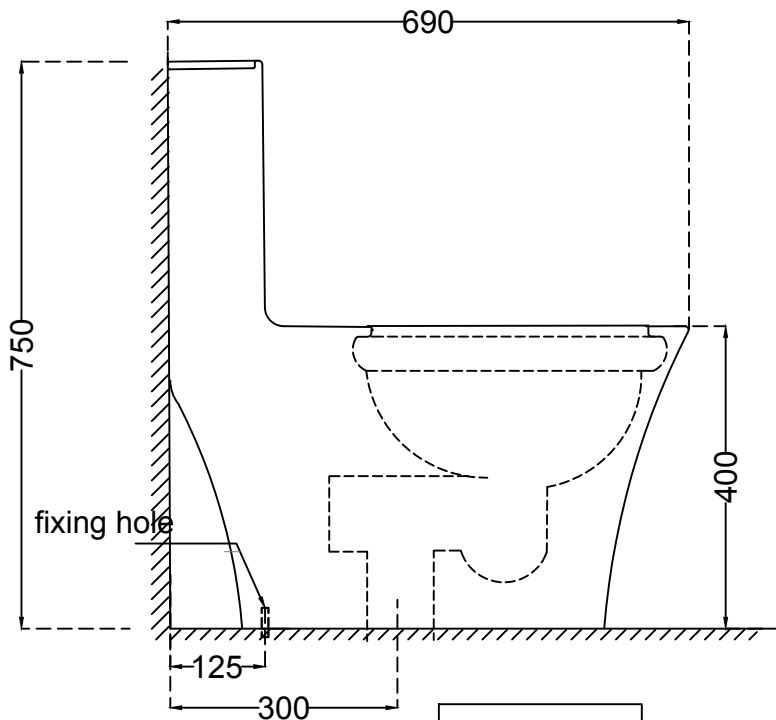

Inlet hole

TOP VIEW

fixing hole

SIDE VIEW

Inlet hole

F.F.Lvl.

fixing hole

BACK VIEW

Jaquar Group
 Global Headquarters
 Plot No. 3, Sector- M-11, IMT Manesar
 Gurgaon, NCR - 122050, India
 E-mail : Sales: support@jaquar.com
 Customer Service : service@jaquar.com

ITEM CODE	CNS-WHT-853S300SPPSM
ITEM TYPE	Single piece-WC (S trap 300 mm)
ITEM SIZE	370x690x750 mm
ALL DIMENSIONS ARE IN MM. (TOLERANCE ± 5 MM)	