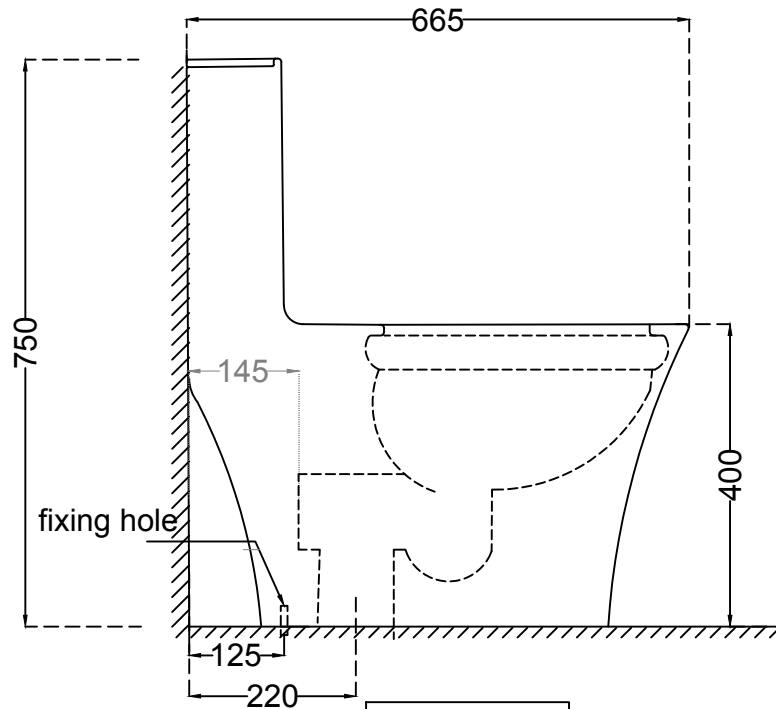

Inlet hole

TOP VIEW

fixing hole

SIDE VIEW

Inlet hole

F.F.Lvl.

fixing hole

BACK VIEW

Jaquar Group
 Global Headquarters
 Plot No. 3, Sector- M-11, IMT Manesar
 Gurgaon, NCR - 122050, India
 E-mail : Sales: support@jaquar.com
 Customer Service : service@jaquar.com

ITEM CODE	CNS-WHT-853S220SPPSM
ITEM TYPE	Single piece-WC (S trap 220 mm)
ITEM SIZE	370x665x750 mm
ALL DIMENSIONS ARE IN MM. (TOLERANCE ± 5 MM)	