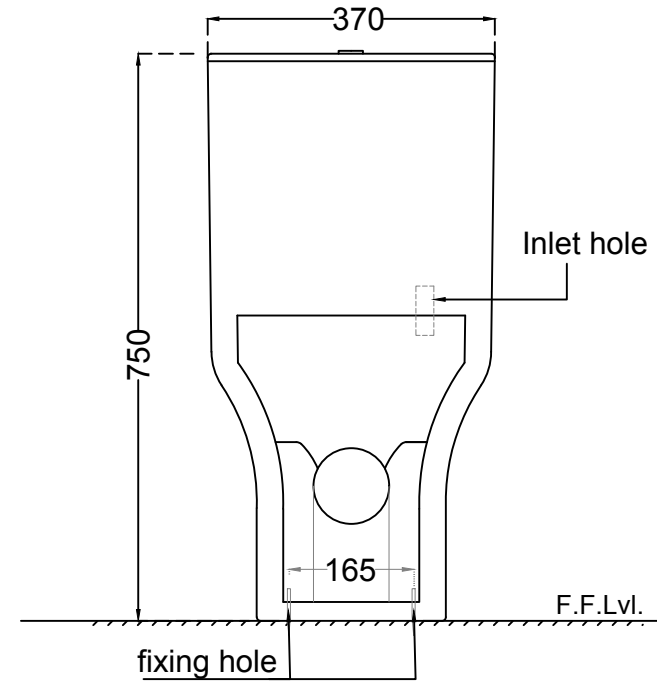

Inlet hole

TOP VIEW

fixing hole

SIDE VIEW

Inlet hole

F.F.Lvl.

fixing hole

BACK VIEW

Jaquar Group
 Global Headquarters
 Plot No. 3, Sector- M-11, IMT Manesar
 Gurgaon, NCR - 122050, India
 E-mail : Sales: support@jaquar.com
 Customer Service : service@jaquar.com

ITEM CODE	CNS-WHT-853S220SPPSM
ITEM TYPE	Single piece-WC (S trap 220 mm)
ITEM SIZE	370x665x750 mm
ALL DIMENSIONS ARE IN MM. (TOLERANCE ± 5 MM)	