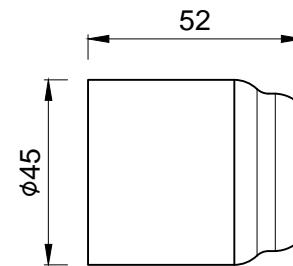

WALL FLANGE

HANDLE

SPOUT NIPPLE

SPOUT

SLEEVE

SPOUT SPACER