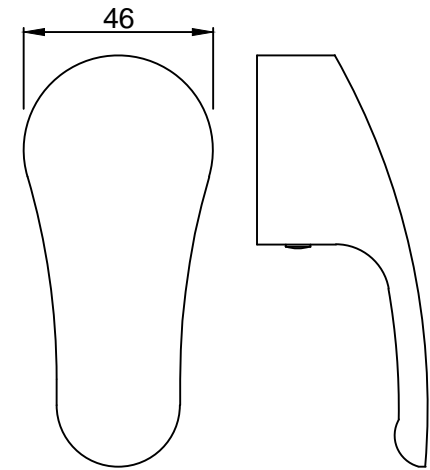

WALL FLANGE

HANDLE

SPOUT NIPPLE

SPOUT

SLEEVE

SPOUT SPACER