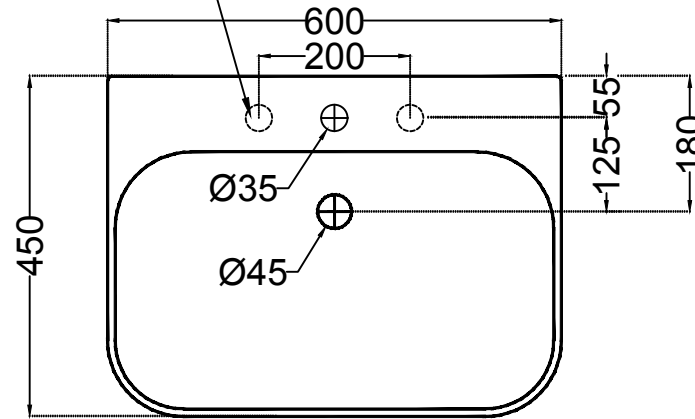

Table Top Basin With  
Three Tap Hole

TOP VIEW

SIDE VIEW

BACK VIEW

	<b>Jaquar Group</b>	
	Global Headquarters Plot No. 3, Sector- M-11, IMT Manesar Gurgaon, NCR - 122050, India E-mail : Sales: support@jaquar.com Customer Service : service@jaquar.com	
	ITEM CODE	LAS-WHT-91931W3TH
	ITEM TYPE	TABLE TOP BASIN WITH THREE TAP HOLE.
ITEM SIZE	600x450x175 mm	
ALL DIMENSIONS ARE IN MM. (TOLERANCE ± 5 MM)		