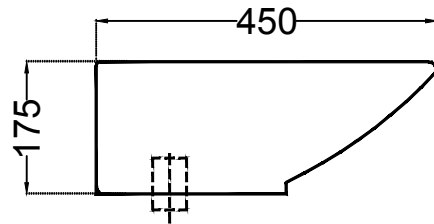

Table Top Basin With  
Three Tap Hole

TOP VIEW

SIDE VIEW

BACK VIEW

	<b>Jaquar Group</b>	
	Global Headquarters Plot No. 3, Sector- M-11, IMT Manesar Gurgaon, NCR - 122050, India E-mail : Sales: support@jaquar.com Customer Service : service@jaquar.com	
	ITEM CODE	LAS-WHT-91931W3TH
	ITEM TYPE	TABLE TOP BASIN WITH THREE TAP HOLE.
ITEM SIZE	600x450x175 mm	
ALL DIMENSIONS ARE IN MM. (TOLERANCE ± 5 MM)		