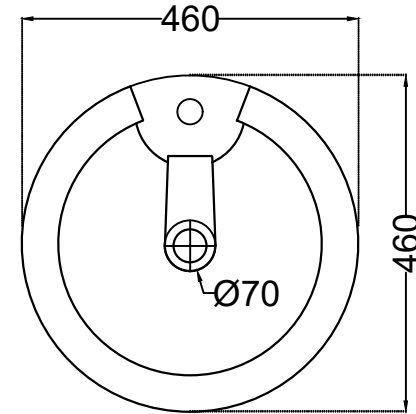

TOP VIEW

BOTTOM VIEW

FRONT VIEW

 <p><b>Jaquar Group</b>          Global Headquarters          Plot No. 3, Sector- M-11, IMT Manesar          Gurgaon, NCR - 122050, India          E-mail : <a href="mailto:Sales.support@jaquar.com">Sales.support@jaquar.com</a>          Customer Service : <a href="mailto:service@jaquar.com">service@jaquar.com</a></p>	ITEM CODE	JDS-WHT-25935
	ITEM TYPE	TABLE TOP BASIN
	ITEM SIZE	460x460x170 mm
	ALL DIMENSIONS ARE IN MM. (TOLERANCE ± 5 MM)	