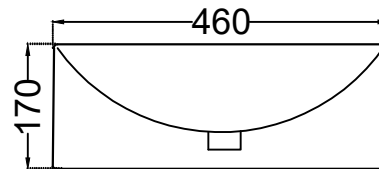

TOP VIEW

BOTTOM VIEW

FRONT VIEW

 <p><b>Jaquar Group</b>          Global Headquarters          Plot No. 3, Sector- M-11, IMT Manesar          Gurgaon, NCR - 122050, India          E-mail : <a href="mailto:Sales.support@jaquar.com">Sales.support@jaquar.com</a>          Customer Service : <a href="mailto:service@jaquar.com">service@jaquar.com</a></p>	ITEM CODE	JDS-WHT-25935
	ITEM TYPE	TABLE TOP BASIN
	ITEM SIZE	460x460x170 mm
	ALL DIMENSIONS ARE IN MM. (TOLERANCE ± 5 MM)	