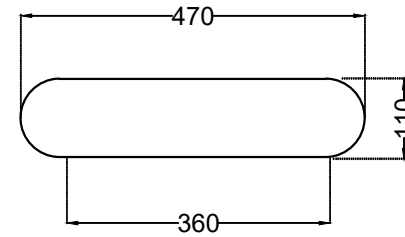

TOP VIEW

FRONT VIEW

	Jaquar Group Global Headquarters Plot No. 3, Sector- M-11, IMT Manesar Gurgaon, NCR - 122050, India E-mail : Sales: support@jaquar.com Customer Service : service@jaquar.com		ITEM CODE	FSS-WHT-29901
			ITEM TYPE	TABLE TOP BASIN
			ITEM SIZE	470x470x110 mm
	ALL DIMENSIONS ARE IN MM. (TOLERANCE ± 5 MM)			