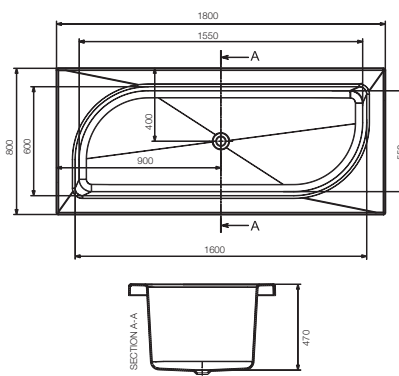

Image is only for illustration purpose

<b>Model :</b>	Alive
<b>Category:</b>	Built-in Bathtub
<b>Code:</b>	JBT-WHT-ALIVE180X
<b>Size (mm):</b>	1800 x 800 x 470
<b>Material:</b>	Acrylic PMMA
<b>Reinforcement:</b>	PU GREEN
<b>Accessories Included:</b>	NA
<b>Accessories Excluded:</b>	<b>Front Panel:</b> JWA-WHT-FP180X <b>Side Panel:</b> JWA-WHT-SP80X <b>Drain &amp; Overflow with filler:</b> JWA-CHR-132201 <b>Drain &amp; Overflow:</b> JWA-CHR-DRNPIPE80 <b>Frame:</b> JWA-BLK-FRAME180X80 <b>Feet:</b> IWA-CHR-ACC00510X <b>Headrest:</b> JWA-BLK-HRCP750GAC06
<b>Features</b>	NA