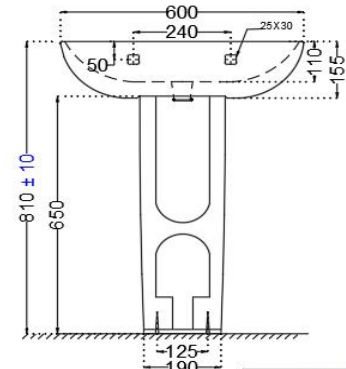

TOP VIEW

SIDE VIEW

BACK VIEW

**General Information**

Product Code	OPS-WHT-15801PM+OPS-WHT-15301PM
Brand	Jaquar
Colour	White
Type	Wall Hung Basin with full pedestal
Material	Ceramic-Vitreous China (VC)

**Product Specification**

Product Dimension	600x440x155 mm with Pedestal 810 mm
Basin Inner Dimension	520x300x110 mm
Product Net Weight	17.5 kg.
Product Gross Weight	16 kg.
Packaging Dimension	610x450x170 mm
Outlet	Vertical
Tap Hole And Outlet Hole Dimension	Tap hole dia. $\varnothing 35 \pm 2$ mm
	Internal diameter of outlet hole dia. $\varnothing 45 +2/-1$ mm
	Horizontal distance between the center line of the tap hole and the center line of the waste outlet hole $\leq 145$ mm
Product Features	Integrated Design With Tap Hole , anti germ glaze

**QUALITY MANAGEMENT SYSTEM - ISO 9001**

DISCLAIMER: Our every effort has been made to ensure factual accuracy, the information presented subject to changes due to requirements in different sites, markets and/ or countries. All dimensions are in mm (Tolerance  $\pm 5$  MM). Jaquar reserves the right to make the necessary amendments at any time without prior notice.