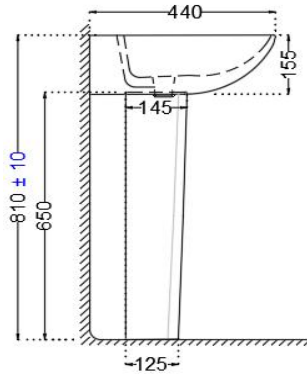

TOP VIEW

SIDE VIEW

BACK VIEW

**General Information**

Product Code	OPS-WHT-15801PM+OPS-WHT-15301PM
Brand	Jaquar
Colour	White
Type	Wall Hung Basin with full pedestal
Material	Ceramic-Vitreous China (VC)

**Product Specification**

Product Dimension	600x440x155 mm with Pedestal 810 mm
Basin Inner Dimension	520x300x110 mm
Product Net Weight	17.5 kg.
Product Gross Weight	16 kg.
Packaging Dimension	610x450x170 mm
Outlet	Vertical
Tap Hole And Outlet Hole Dimension	Tap hole dia. $\varnothing 35 \pm 2$ mm
	Internal diameter of outlet hole dia. $\varnothing 45 +2/-1$ mm
	Horizontal distance between the center line of the tap hole and the center line of the waste outlet hole $\leq 145$ mm
Product Features	Integrated Design With Tap Hole , anti germ glaze

**QUALITY MANAGEMENT SYSTEM - ISO 9001**

DISCLAIMER: Our every effort has been made to ensure factual accuracy, the information presented subject to changes due to requirements in different sites, markets and/ or countries. All dimensions are in mm (Tolerance  $\pm 5$  MM). Jaquar reserves the right to make the necessary amendments at any time without prior notice.