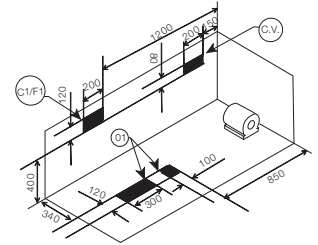

Image is only for illustration purpose

<b>Model :</b>	Fonte 180
<b>Category:</b>	Whirlpool Water System
<b>Code:</b>	JWP-WHT-FONTE180WX
<b>Size (mm):</b>	1800 x 800 x 450
<b>Material:</b>	Acrylic PMMA
<b>Reinforcement:</b>	PU GREEN
<b>Accessories Included:</b>	<ul style="list-style-type: none"> <li>- Drain &amp; Overflow</li> <li>- Frame SS202</li> <li>- Headrest</li> </ul>
<b>Accessories Excluded:</b>	Front Panel : JWA-WHT-FP180X Side Panel: JWA-WHT-SP80X
<b>Features</b>	<ul style="list-style-type: none"> <li>Water Pump : 1 Hp@50 Hz</li> <li>Water Jets : 6</li> <li>Back Jet : 4</li> <li>Keypad Control</li> <li>Air Regulator</li> <li>Water Level Sensor</li> <li>White Light</li> <li>Vaccum Suction Breaker</li> <li>3 Tier Testing</li> </ul>