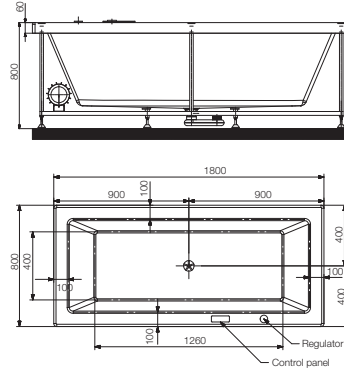

Image is only for illustration purpose

<b>Model :</b>	Fonte 180
<b>Category:</b>	Whirlpool Water System
<b>Code:</b>	JWP-WHT-FONTE180WX
<b>Size (mm):</b>	1800 x 800 x 450
<b>Material:</b>	Acrylic PMMA
<b>Reinforcement:</b>	PU GREEN
<b>Accessories Included:</b>	<ul style="list-style-type: none"> <li>- Drain &amp; Overflow</li> <li>- Frame SS202</li> <li>- Headrest</li> </ul>
<b>Accessories Excluded:</b>	Front Panel : JWA-WHT-FP180X Side Panel: JWA-WHT-SP80X
<b>Features</b>	<ul style="list-style-type: none"> <li>Water Pump : 1 Hp@50 Hz</li> <li>Water Jets : 6</li> <li>Back Jet : 4</li> <li>Keypad Control</li> <li>Air Regulator</li> <li>Water Level Sensor</li> <li>White Light</li> <li>Vaccum Suction Breaker</li> <li>3 Tier Testing</li> </ul>